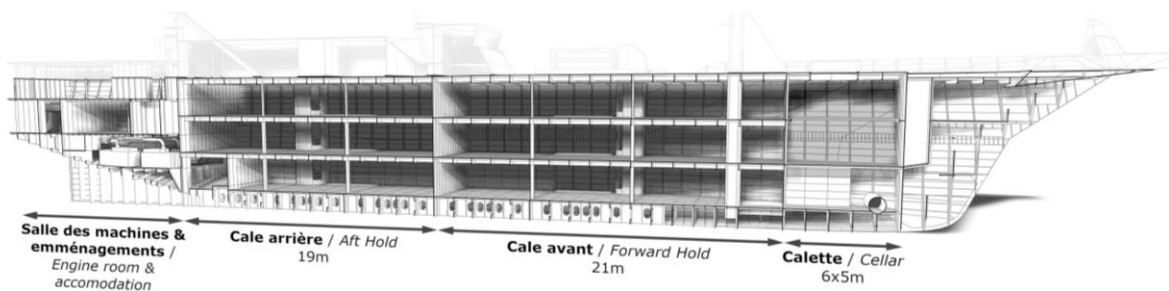

TOWT Sailing Schedules

June 2024

The presented sailing schedules are not contractual.
For informational purposes only.
Subject to change.

Our routes & frequencies						
	Port of loading	Port of discharge	2024	2025	2026	2027
	Le Havre	New York	6	15	25	52
	New York	Le Havre	3	12	18	43
	New York	Santa Marta	2	3	5	10
	Santa Marta	Le Havre	1	2	5	8
	Santos	Le Havre	1	2	4	6
	Santa Marta	New York		2	2	6
	Pointe-a-Pitre	Santa Marta		1	2	5
	New York	Santos		2	2	4
	Le Havre	Pointe-a-Pitre		1	2	5
	Ho Chi Minh City	Le Havre	1		4	2
	Le Havre	Santos			2	2
	Santa Marta	Quebec	1		1	1
	Quebec	Le Havre			1	1
	Le Havre	Santa Marta			1	
	Quebec	Santos	1			

Ship	
Anemos	Artemis
SCS03	SCS04
SCS05	SCS06
SCS07	SCS08

Loading date (year)			
2024	2025	2026	2027

Sailing Route
Ho Chi Minh City - Le Havre
Le Havre - New York
Le Havre - Pointe-a-Pitre
Le Havre - Santa Marta
Le Havre - Santos
New York - Le Havre
New York - Santa Marta
New York - Santos
Pointe-a-Pitre - Santa Marta
Quebec - Le Havre
Quebec - Santos
Santa Marta - Le Havre
Santa Marta - New York
Santa Marta - Quebec